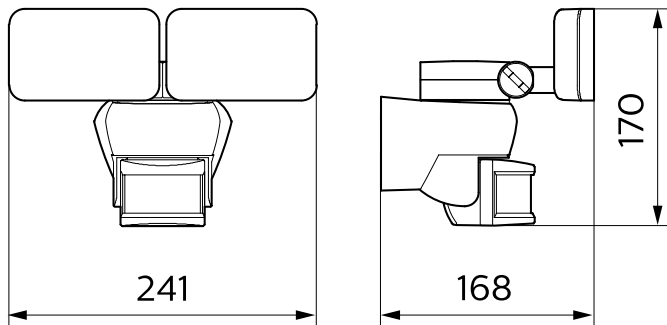

SmartBright LED Security Light

Mech. impact protection code	IK05 [0.7 J]
Initial Performance (IEC Compliant)	
Initial luminous flux (system flux)	2000 lm
Luminous flux tolerance	+/-10%
Initial LED luminaire efficacy	66.7 lm/W
Init. Corr. Color Temperature	4000 K
Init. Color Rendering Index	>80
Initial chromaticity	SDCM<7
Initial input power	30 W
Power consumption tolerance	+/-10%
Application Conditions	
Ambient temperature range	-20 to +40 °C

Product Data	
Full product code	911401853597
Order product name	BWS220 LED20/NW PSU
EAN/UPC - Product	8710163315256
Order code	911401853597
Numerator - Quantity Per Pack	1
Numerator - Packs per outer box	8
Material Nr. (12NC)	911401853597
Net Weight (Piece)	0.680 kg

Dimensional drawing

SmartBright LED BWS220