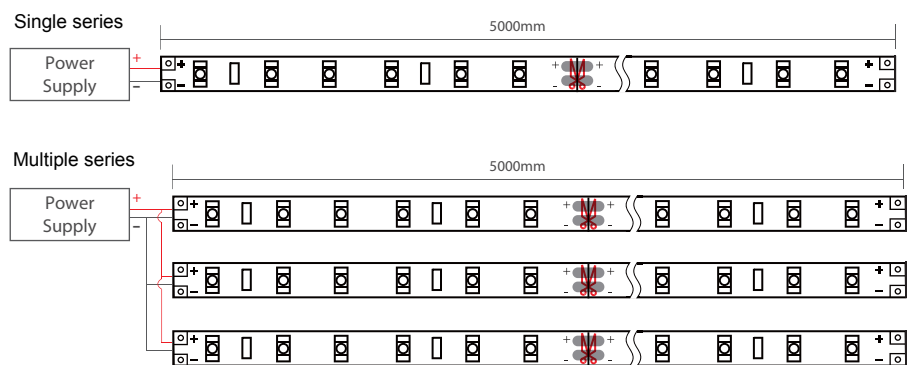

SAled®

A U S T R A L I A

SAled LED Strip

ITEM CODE : SA31211
SA FlexA N 60 24V

**5 YEAR
WARRANTY**

SPECIFICATION

- Fast and easy installation
- Highest quality genuine 3M adhesive tape backing
- Cuttable each 6 LEDs, can be formed into any shapes
- 5 year warranty

OPTICAL CHARACTERISTICS

| Available Color | Luminous Flux(lm) | CCT (Kelvin) | CRI (Ra) | Viewing Angle |
|-----------------|-------------------|--------------|----------|---------------|
| Pure White | 405 | 6500 | 80 | 120° |

ELECTRICAL CHARACTERISTICS

Current dissipation : 0.2mA
Power Consumption : 4.8W
Operating power : DC 24V
Cuttable : Every 6 LEDs / 100mm
Electronic dimming control supported

Up-to 5 metre in a single series