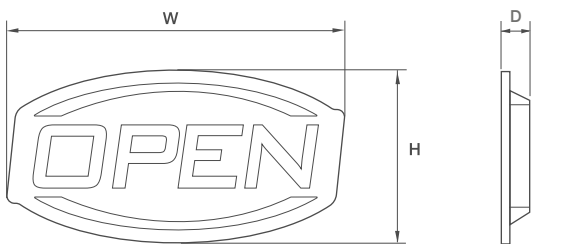

**APPLICATIONS**

- Restaurants, bars, pubs, cafes, shops and chain stores etc.

**SPECIFICATION**

ITEM CODE	VOLTAGE / FREQUENCY	POWER	OUTPUT	WEIGHT(KG)
SA9721	AC220-240V 50/60Hz	12W	DC12V / MAX 1.0A	0.7Kg

**DIMENSIONS(mm)**

Size : mm

ITEM CODE	W	H	D
SA9721	450	230	23

**ACCESSORIES**