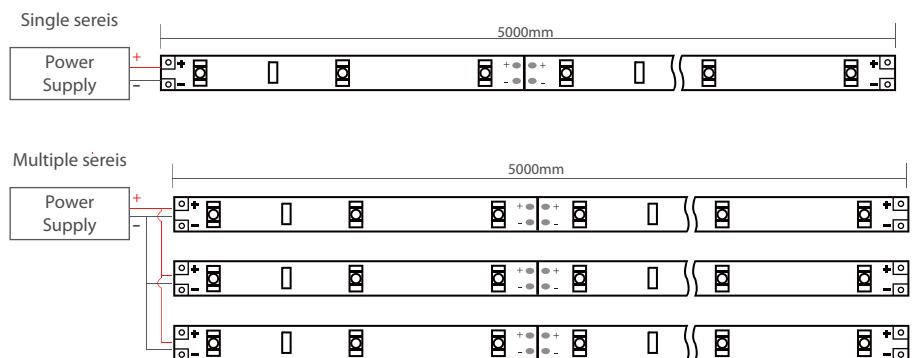

Up-to 5 metre in a single series