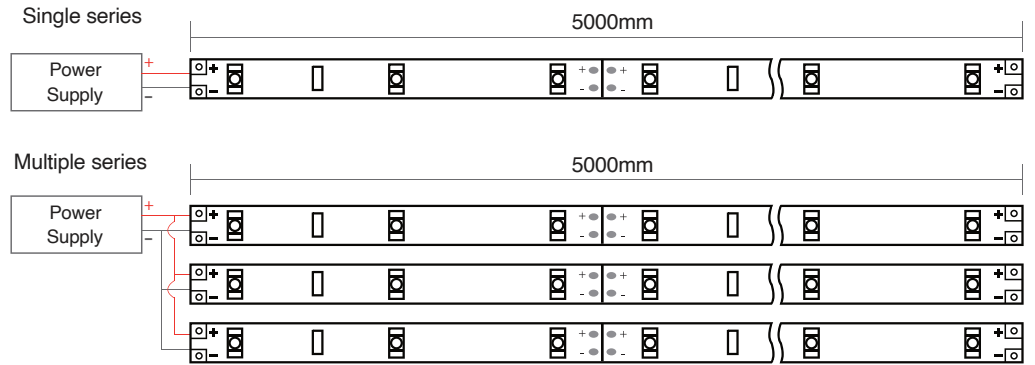

Technical Characteristics

	60 LED	120 LED
Power Consumption	14.4W/M	14.4W/M
Voltage	DC12V	DC12V
Current Dissipation	1.2A	1.2A
IP Rating	IP67	IP67
Viewing Angle	120°	120°
CRI (Ra)	90+	90+
LED Type	2835T LED	2835T LED
Cuttable Length	Every 3 LEDs / 50mm	Every 3 LEDs / 25mm
Number of LED	60EA/M (300 LEDs)	120EA/M (600 LEDs)

60 LED SA 74311

120 LED SA 74342, SA74342-A

Max in series 5 Metre

*Up-to 5 metre in a single series

Lorem ipsum