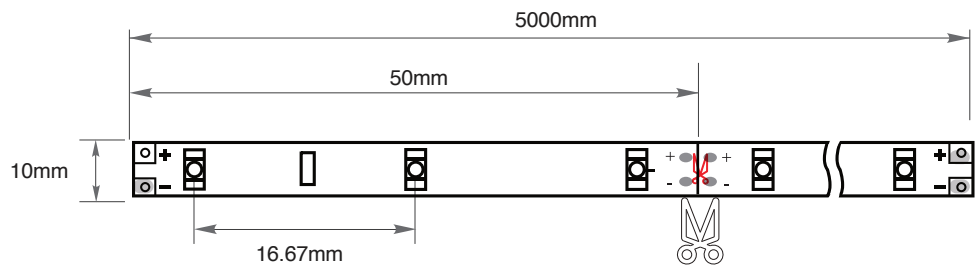

Temperature Ranges

Operating temperature	-20~60°C
Storage temperature	-30~70°C

Warranty

Warranty	5years

Physical Characteristics

Dimensions(W*H*M)	10*2.5*5000
Weight	118g

60 LED SA 74311