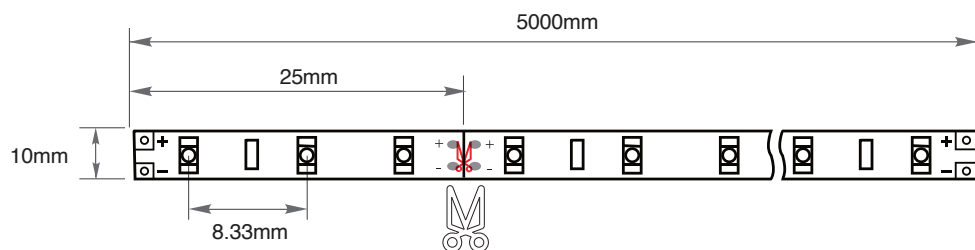

120 LED SA 74342, SA74342-A