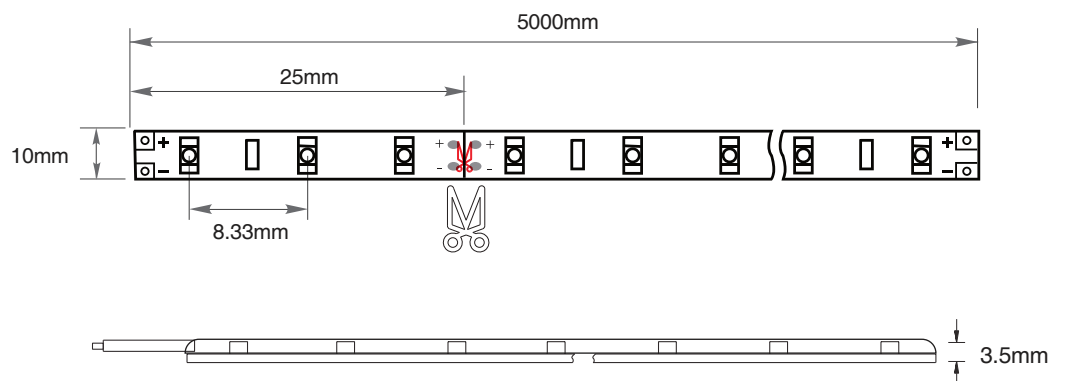

Temperature Ranges

Operating temperature	-20~60°
Storage temperature	-30~70°

Warranty

Warranty	5years

Physical Characteristics

Dimensions(W*H*M)	10*3.5*5000
Weight	118g

60 LED

120 LED