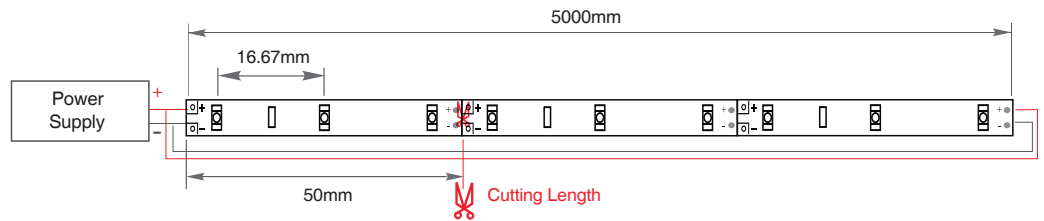

Max in series **5 Metre**

*Up-to 5 metre in a single series

60 LED