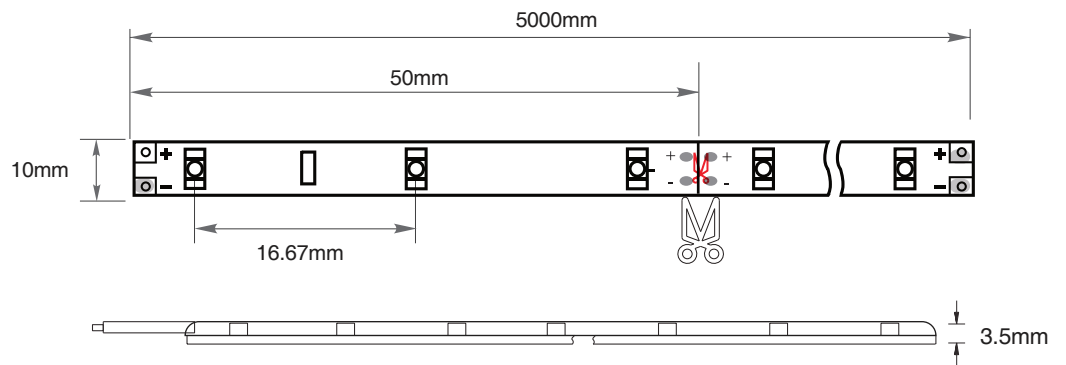

Temperature Ranges

Operating temperature	-20~60°
Storage temperature	-30~70°

Warranty

Warranty	5years

Physical Characteristics

Dimensions(W*H*M)	10*3.5*5000
Weight	118g

60 LED