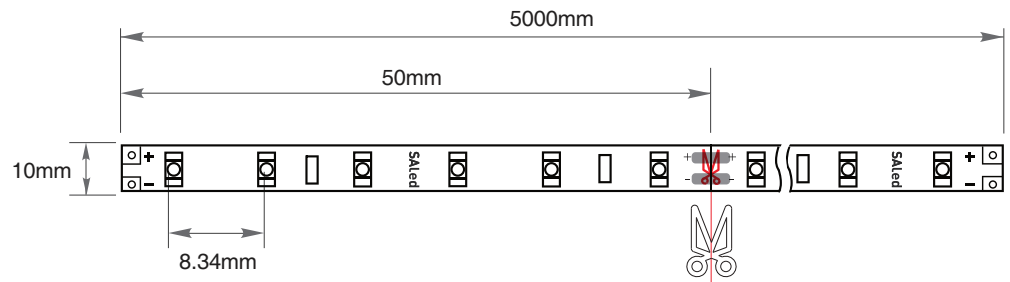

### Technical Characteristics

|                        |                     |
|------------------------|---------------------|
| Power Consumption      | 14.4W/M             |
| Voltage                | DC24V               |
| Current Dissipation(A) | 0.6A                |
| IP Rating              | IP67                |
| Viewing Angle          | 120°                |
| CRI (Ra)               | 90+                 |
| LED Type               | 2835 LED            |
| Cutable Length         | Every 6 LEDs / 50mm |
| Number of LED          | 120EA/M (600 LEDs)  |

### Physical Characteristics

|                   |              |
|-------------------|--------------|
| Dimensions(W*H*M) | 10 *5.5*5000 |
| Weight            | 243g         |