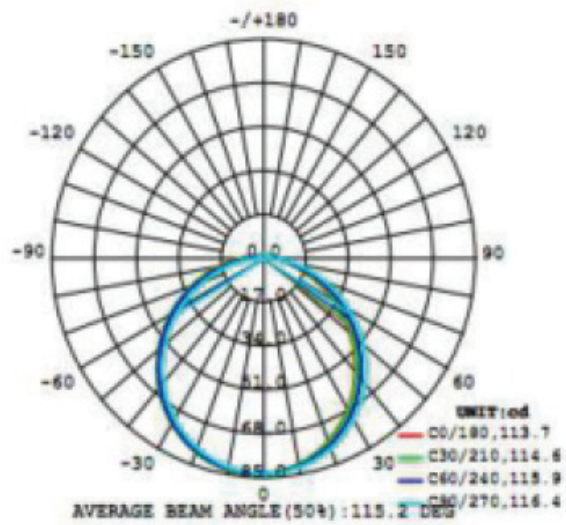

### Technical Characteristics

|                        |                     |
|------------------------|---------------------|
| Power Consumption      | 14.4W/M             |
| Voltage                | DC24V               |
| Current Dissipation(A) | 0.6A                |
| IP Rating              | IP67                |
| Viewing Angle          | 120°                |
| CRI (Ra)               | 90+                 |
| LED Type               | 2835 LED            |
| Cutable Length         | Every 6 LEDs / 50mm |
| Number of LED          | 120EA/M (600 LEDs)  |

### Physical Characteristics

|                   |              |
|-------------------|--------------|
| Dimensions(W*H*M) | 10 *5.5*5000 |
| Weight            | 243g         |

### Luminous intensity distribution diagram

**Max in series 5 Metre**

\*Up-to 5 metre in a single series